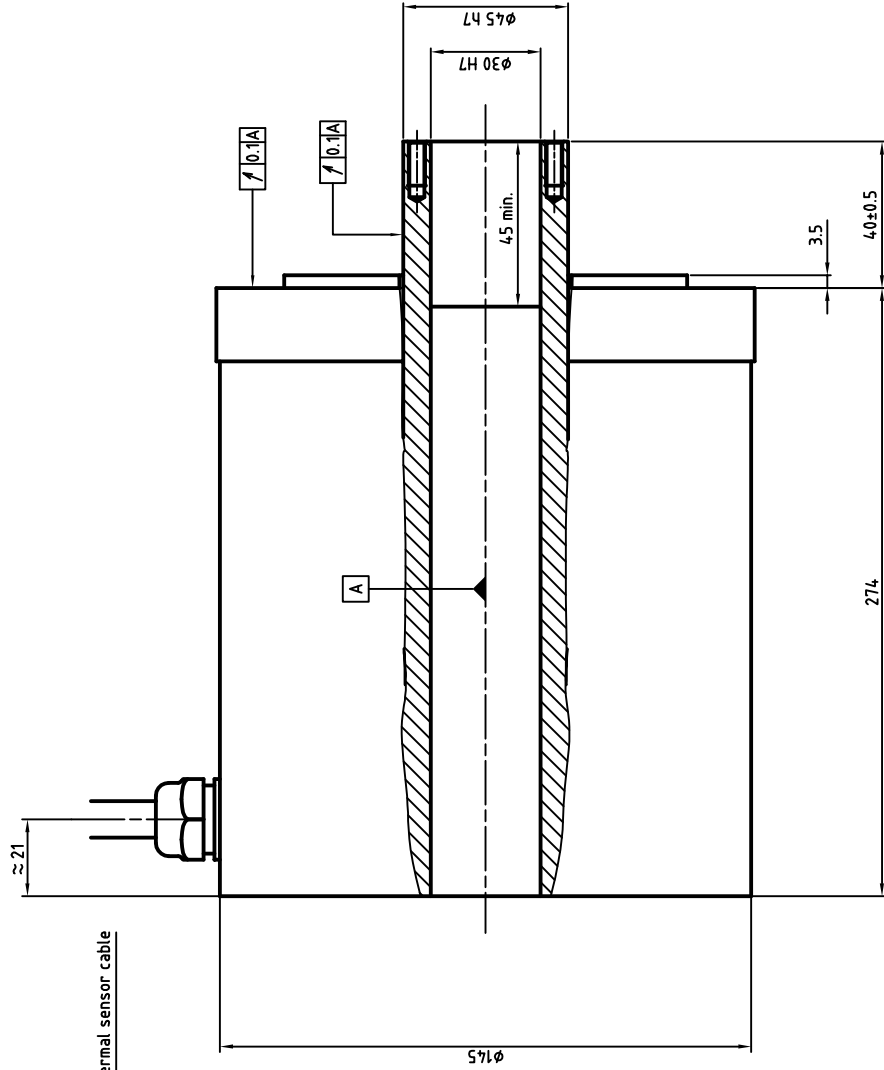

Power cable
diameter and section
depends on rated current
U : Phase 1
V : Phase 2
W : Phase 3
Green/Yellow : Ground

ENCODER SIGNAL COLORS	
Wires colors	ERN180 ECN113
White	0V Up
Brown	Up 0V
Green	A+ A+
Yellow	A- A-
Pink	B- B-
Grey	B+ B+
Blue	R+ DATA+
Red	R- DATA-
Black	Thermal CLOCK+
Violet	Thermal CLOCK-
Grey/Pink	N/A Thermal
Red/Blue	N/A Thermal