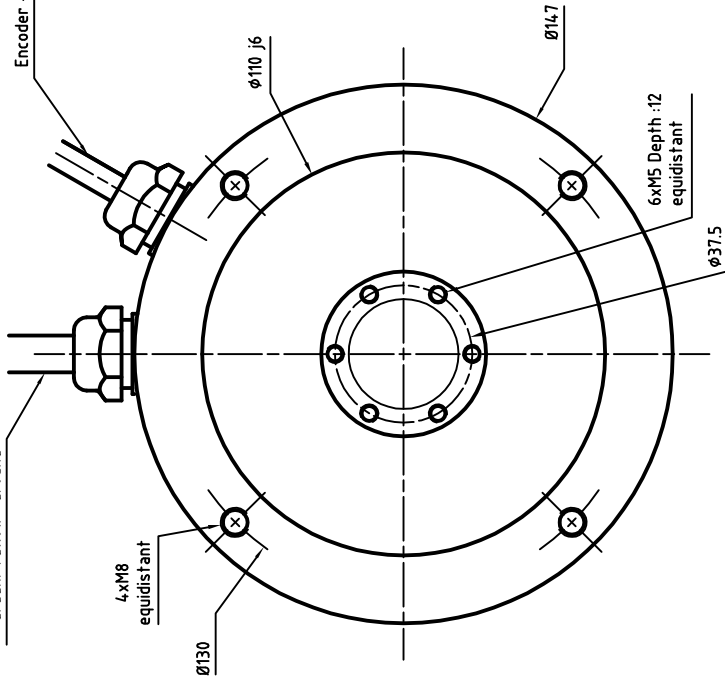

Power cable
diameter and section
depends on rated current
U : Phase 1
V : Phase 2
W : Phase 3
Green/Yellow : Ground

ENCODER SIGNAL COLORS	
Wires colors	ERN180 ECN113
White	0V Up
Brown	Up 0V
Green	A+ A+
Yellow	A- A-
Pink	B- B-
Grey	B+ B+
Blue	R+ DATA+
Red	R- DATA-
Black	Thermal CLOCK+
Violet	Thermal CLOCK-
Grey/Pink	N/A Thermal
Red/Blue	N/A Thermal